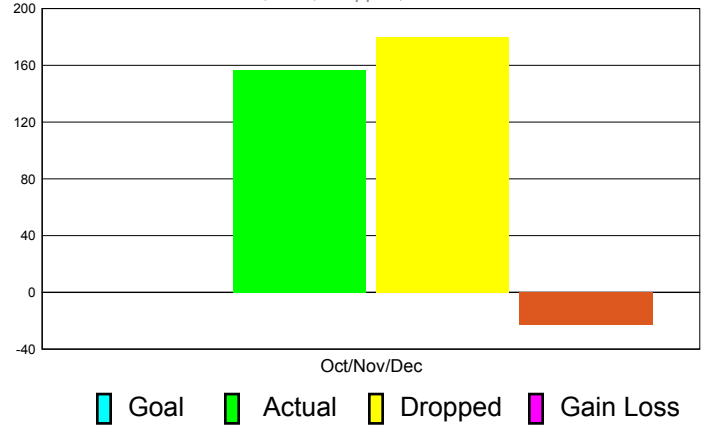

Club Results 2011-2012

Goal, New, Dropped, Gain/Loss

MEMBERSHIP

Membership Results
2011-2012

Membership
2010-2011

Month	Net Memb Goal	Actual New Memb	Actual Dropped Memb	Gain/Loss of Memb	Gain/ Loss of Memb
Oct/Nov/Dec	0	157	180	-23	33
Totals	0	157	180	-23	33

Membership Results 2011-2012

Goal, New, Dropped, Gain/Loss

Comparison of Club Gain/Loss

Current Year Compared to the Previous Year

Comparison of Membership Gain/Loss

Current Year Compared to the Previous Year